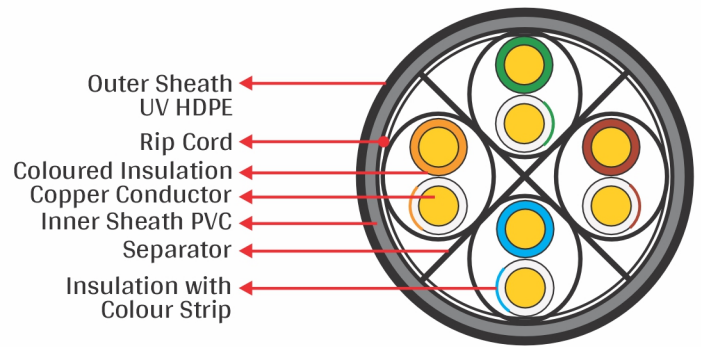

CAT6 24 AWG DOUBLE JACKET OUTDOOR CABLES

STRUCTURED CABLING SOLUTIONS

INTRODUCTION

Wirelux offers exceptional twisted-pair cables that stand out in the market for transmitting data over local area networks (LANs). These cables not only meet but surpass the performance standards set by TIA/EIA-568.2-D and IEC 60603-7-4.

As the popularity of streaming video and multimedia over LAN continues to grow, users are increasingly seeking quicker data transmission and reduced latency. Wirelux cables offer an excellent solution for straightforward, cost-effective, and high-speed transmission performance. They enhance signal-to-noise ratios, ensuring improved reliability for current applications and the capacity for higher data rates in future applications.

CAT6 24 AWG UTP CABLE

"Wirelux CAT6 cables effectively minimize crosstalk and system interference. The enhanced insulation surrounding the 24 AWG copper conductors contributes to their superior performance. These cables can achieve data transmission speeds of 1000 Mbps (approximately 1 Gigabit per second) with a frequency of 250 MHz, making them suitable for 10BASE-T, 100BASE-TX Fast Ethernet, and 1000BASE-T/1000BASE-TX (Gigabit Ethernet) applications."

SPECIFICATIONS

- 4 Pairs Unshielded Twisted Pair Double Jacket Outdoor Cable
- Conductor Metal: Solid Bare Copper
- Color Code: Black
- Conductor Diameter: 0.510mm Nominal, 24 AWG
- Insulation Diameter: 1.14 Nominal, Insulation Material: HD-PE
- Jacket Material: UV HDPE Outer Sheath
- Cable Diameter: 8.6mm Nominal